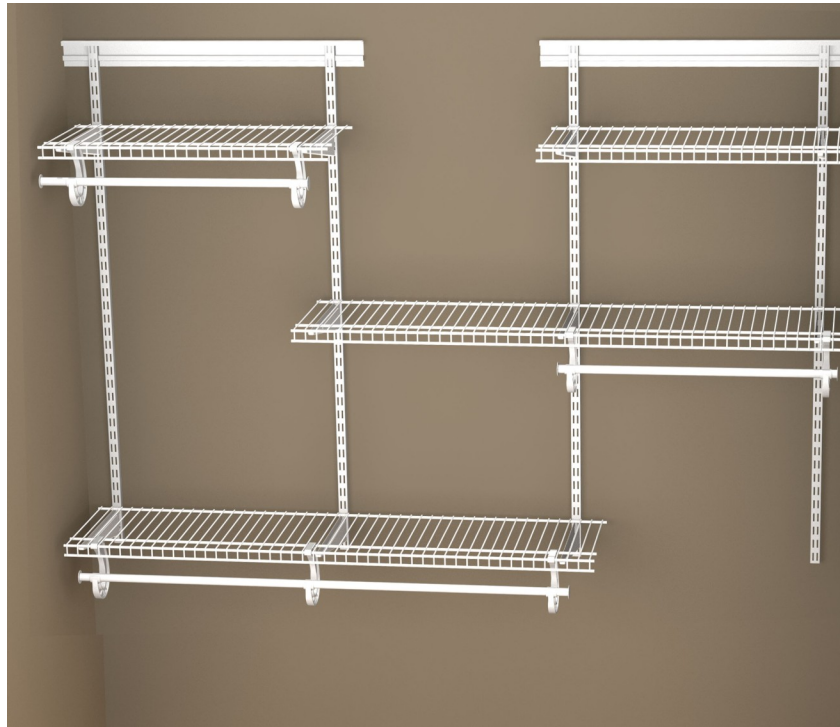

## 6' Reach-In Closet

■ ShelfTrack™ components are available in Nickel and White.  
Product availability, selection, color and finishes may vary by store location.

## **SHELFTRACK™** *Nickel*

**Features: 6' double hang and 2' long hang**

<b>CM Item #</b>	<b>Description</b>	<b>Quantity / Cut Length</b>
60718	8' X 12" SuperSlide - White	1 / 2 @ 48"
60714	4' X 12" SuperSlide - White	1 / 2 @ 24"
2826	40" ShelfTrack Hang Track - White	2 / 1 @ 32"
2804	48" ShelfTrack Standard - White	4
52853	12" ShelfTrack Brackets - White	10
2057	4' SuperSlide Hang Rod - White	2 / 1 @ 48", 2 @ 24"
5629	SuperSlide Closet Rod Support - White	7
2876	ShelfTrack Mounting Hardware	2 packages
75638	Closet Rod Caps	3 packages
21016	Shelf Caps	2 packages