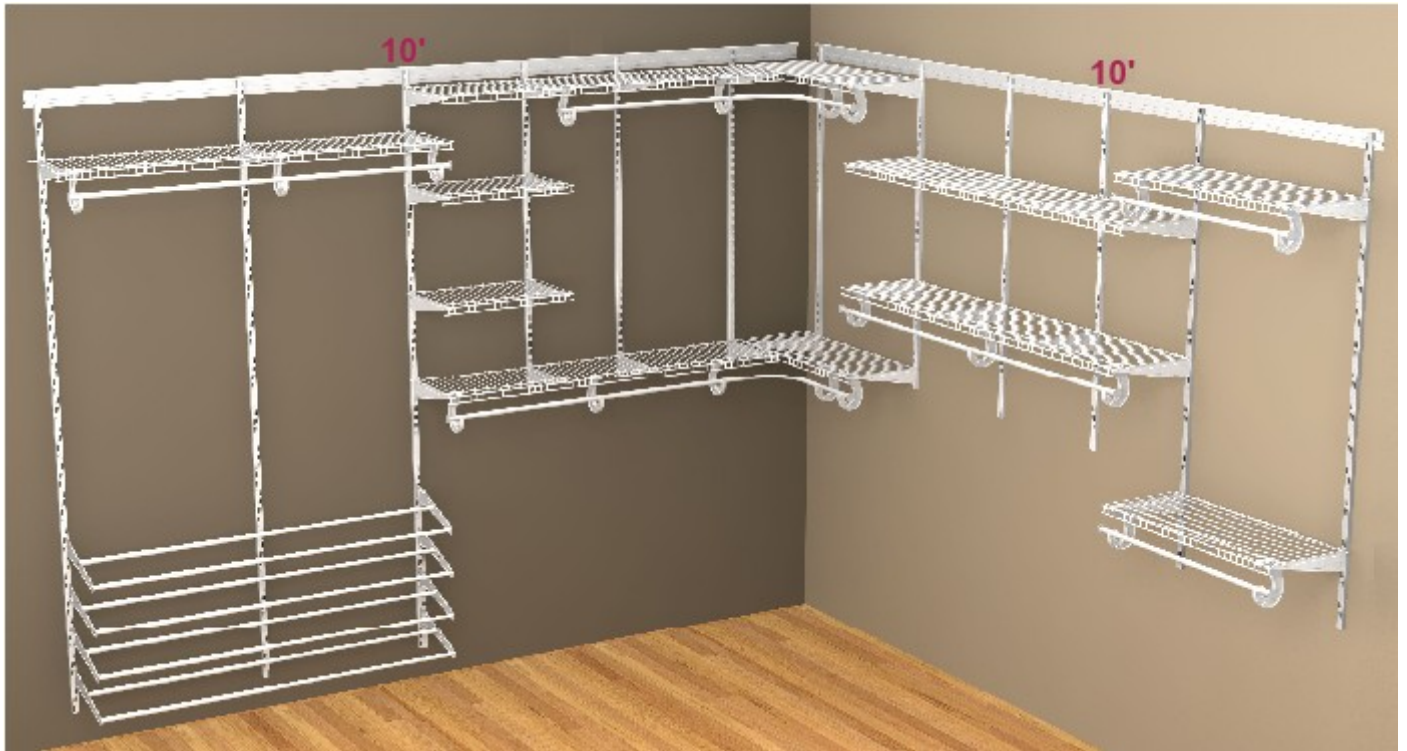

10' x 10' Walk-In Closet

■ ShelfTrack™ components are available in Nickel and White.

Product availability, selection, color and finishes may vary by store location.

CLOSETMAID®

SHELFTRACK™ *Nickel*

Features: 16.3' double hang, 9.5' long hang, 14' shoe storage, 36.8' shelf storage

| CM Item # | Description | Quantity / Cut length |
|-----------|-----------------------------------|-----------------------|
| 75638 | Closet Rod End Caps - White | 6 packs |
| 21016 | Shelf Caps - White | 3 packs |
| 60714 | 4' X 12" SuperSlide - White | 7 @ 48" |
| 60714 | 4' X 12" SuperSlide - White | 2 / 4 @ 24" |
| 2804 | 48" ShelfTrack Standard - White | 1 |
| 2812 | 84" ShelfTrack Standard - White | 3 |
| 52853 | 12" ShelfTrack Brackets - White | 31 |
| 2808 | 60" ShelfTrack Standard - White | 8 |
| 2826 | 40" ShelfTrack Hang Track - White | 2 |
| 2836 | 80" ShelfTrack Hang Track - White | 2 |

CLOSETMAID®

SHELFTRACK™ *Nickel*

Features: 16.3' double hang, 9.5' long hang, 14' shoe storage, 36.8' shelf storage

| CM Item # | Description | Quantity / Cut length |
|-----------|--|-----------------------|
| 2057 | 4' SuperSlide Hang Rod - White | 3 |
| 2058 | 6' SuperSlide Hang Rod - White | 3 |
| 2876 | ShelfTrack Mounting Hardware | 5 packs |
| 5629 | SuperSlide Closet Rod Support - White | 19 |
| 75633 | SuperSlide Corner Round Bar - White | 2 |
| 28440 | ShelfTrack Expandable Shoe Kit - White | 2 |