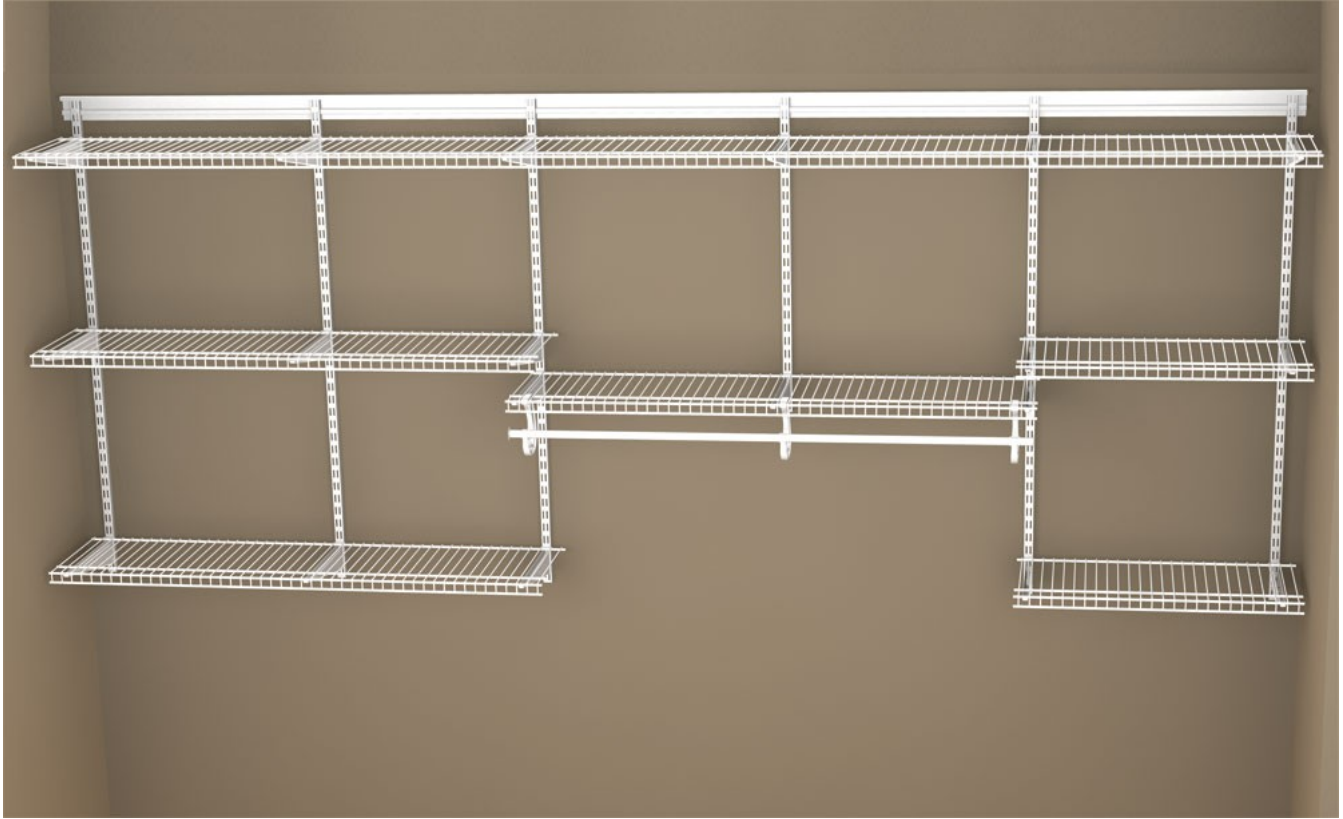

10' Laundry

■ ShelfTrack™ components are available in Nickel and White.
Product availability, selection, color and finishes may vary by store location.

CLOSETMAID®
SHELFTRACK™ *Nickel*

Features: 4' long hang, 26' shelf storage

CM Item #	Description	Quantity / Cut Length
75638	Closet Rod End Caps - White	1 pack
21016	Shelf Caps (Small and Large Shelf Caps)	3 packs
4719	12' x 12" SuperSlide White	1 @ 119"
60714	4' X 12" SuperSlide - White	1 @ 48"
60717	6' X 12" SuperSlide - White	1 @ 50"
60714	4' X 12" SuperSlide - White	2 @ 22"
52853	12" ShelfTrack Brackets - White	19 pieces

CLOSETMAID®
SHELFTRACK™ *Nickel*

Features: 4' long hang, 26' shelf storage

CM Item #	Description	Quantity / Cut Length
2804	48" ShelfTrack Standard - White	6 pieces
2826	40" ShelfTrack Hang Track - White	1
2836	80" ShelfTrack Hang Track - White	1
2057	4' SuperSlide Hang Rod - White	1
2876	Mounting Hardware Shelf Track	2 packs
5629	SuperSlide Closet Rod Support - White	3 pieces