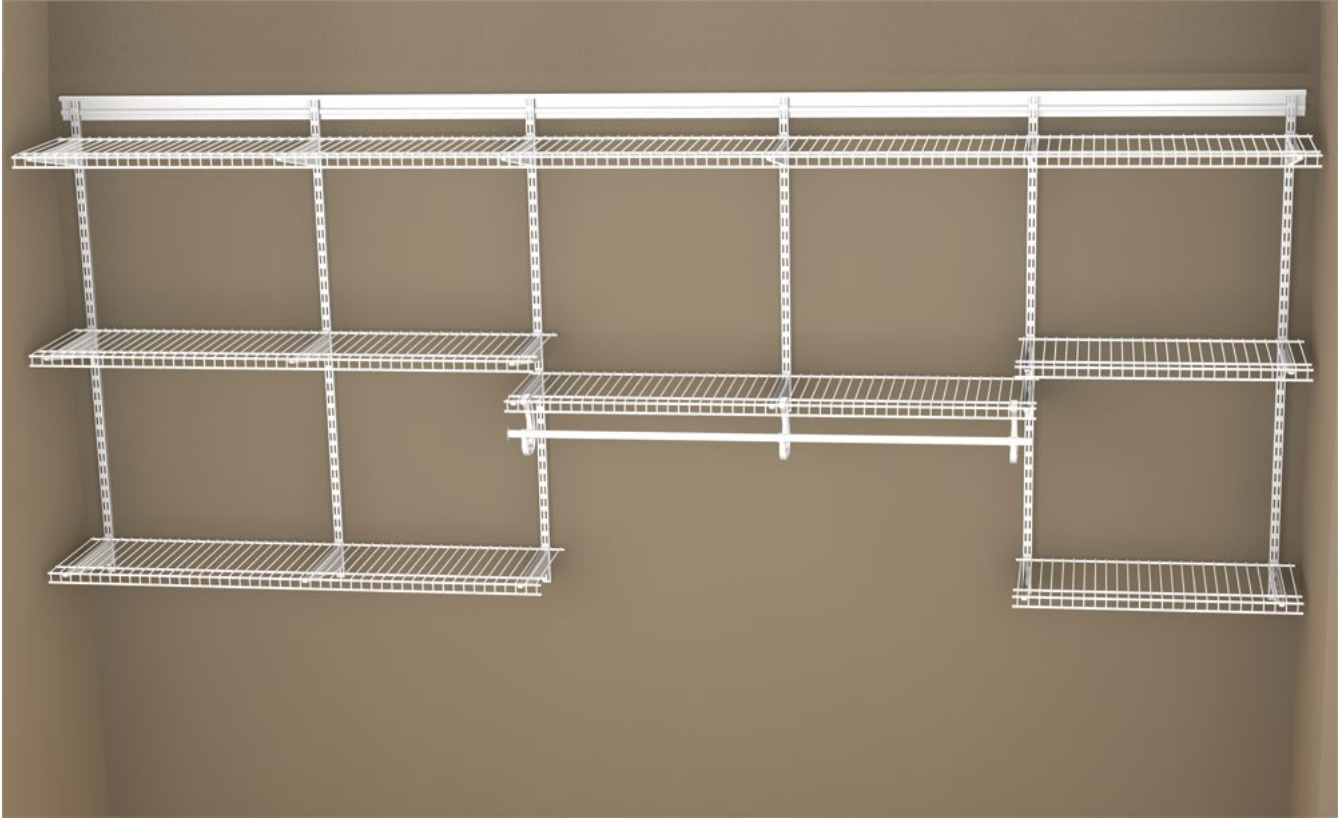

10' Laundry

■ ShelfTrack™ components are available in Nickel and White.
Product availability, selection, color and finishes may vary by store location.

CLOSETMAID®
SHELFTRACK™ *Nickel*

Features: 4' long hang, 26' shelf storage

CM Item #	Description	Quantity / Cut Length
75638	Closet Rod End Caps - White	1 pack
21016	Shelf Caps (Small and Large Shelf Caps)	3 packs
4719	12' x 12" SuperSlide White	1 @ 119"
60714	4' X 12" SuperSlide - White	1 @ 48"
60717	6' X 12" SuperSlide - White	1 @ 50"
60714	4' X 12" SuperSlide - White	2 @ 22"
52853	12" ShelfTrack Brackets - White	19 pieces

CLOSETMAID®
SHELFTRACK™ *Nickel*

Features: 4' long hang, 26' shelf storage

CM Item #	Description	Quantity / Cut Length
2804	48" ShelfTrack Standard - White	6 pieces
2826	40" ShelfTrack Hang Track - White	1
2836	80" ShelfTrack Hang Track - White	1
2057	4' SuperSlide Hang Rod - White	1
2876	Mounting Hardware Shelf Track	2 packs
5629	SuperSlide Closet Rod Support - White	3 pieces